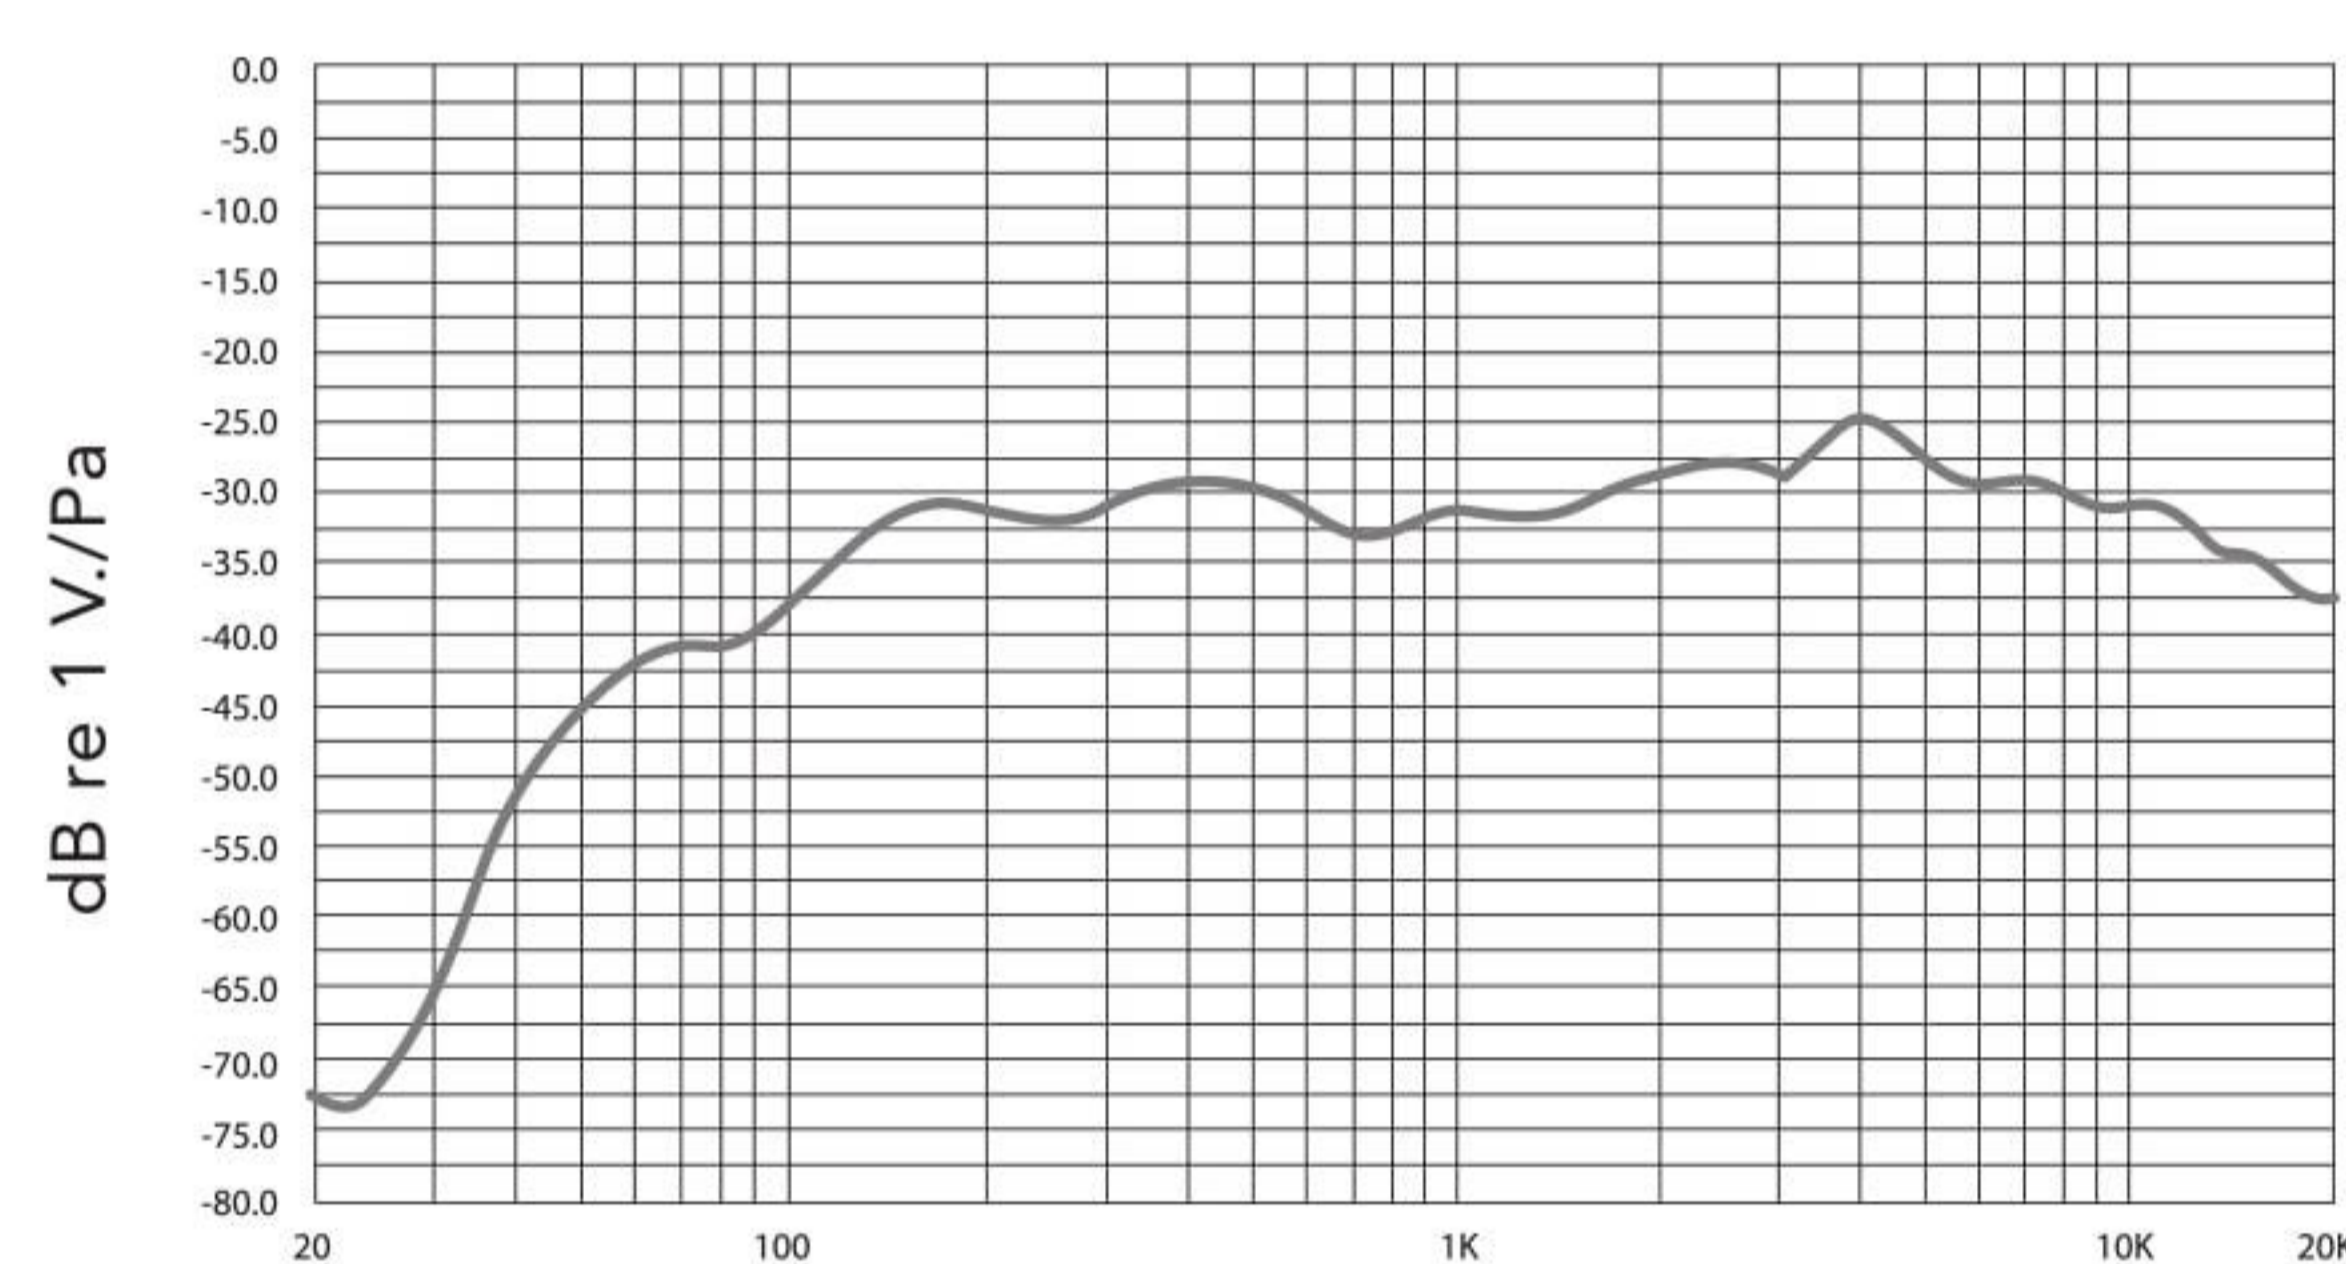

Specification:

Type:	Condenser
Polar Pattern:	Cardioid
Frequency Response:	90Hz-20,000Hz
Sensitivity:	-30±3dB(0dB=1V/Pa@1KHz)
Signal-to-Noise Ratio:	80dB
Maximum input sound level:	127dB SPL,1KHz@1% T.H.D
Output Impedance:	100Ω
Power Requirements:	12-48V phantom power
Output:	3-pin XLR
Dimension:	φ22*180mm
Weight:	100g (3.5 oz)