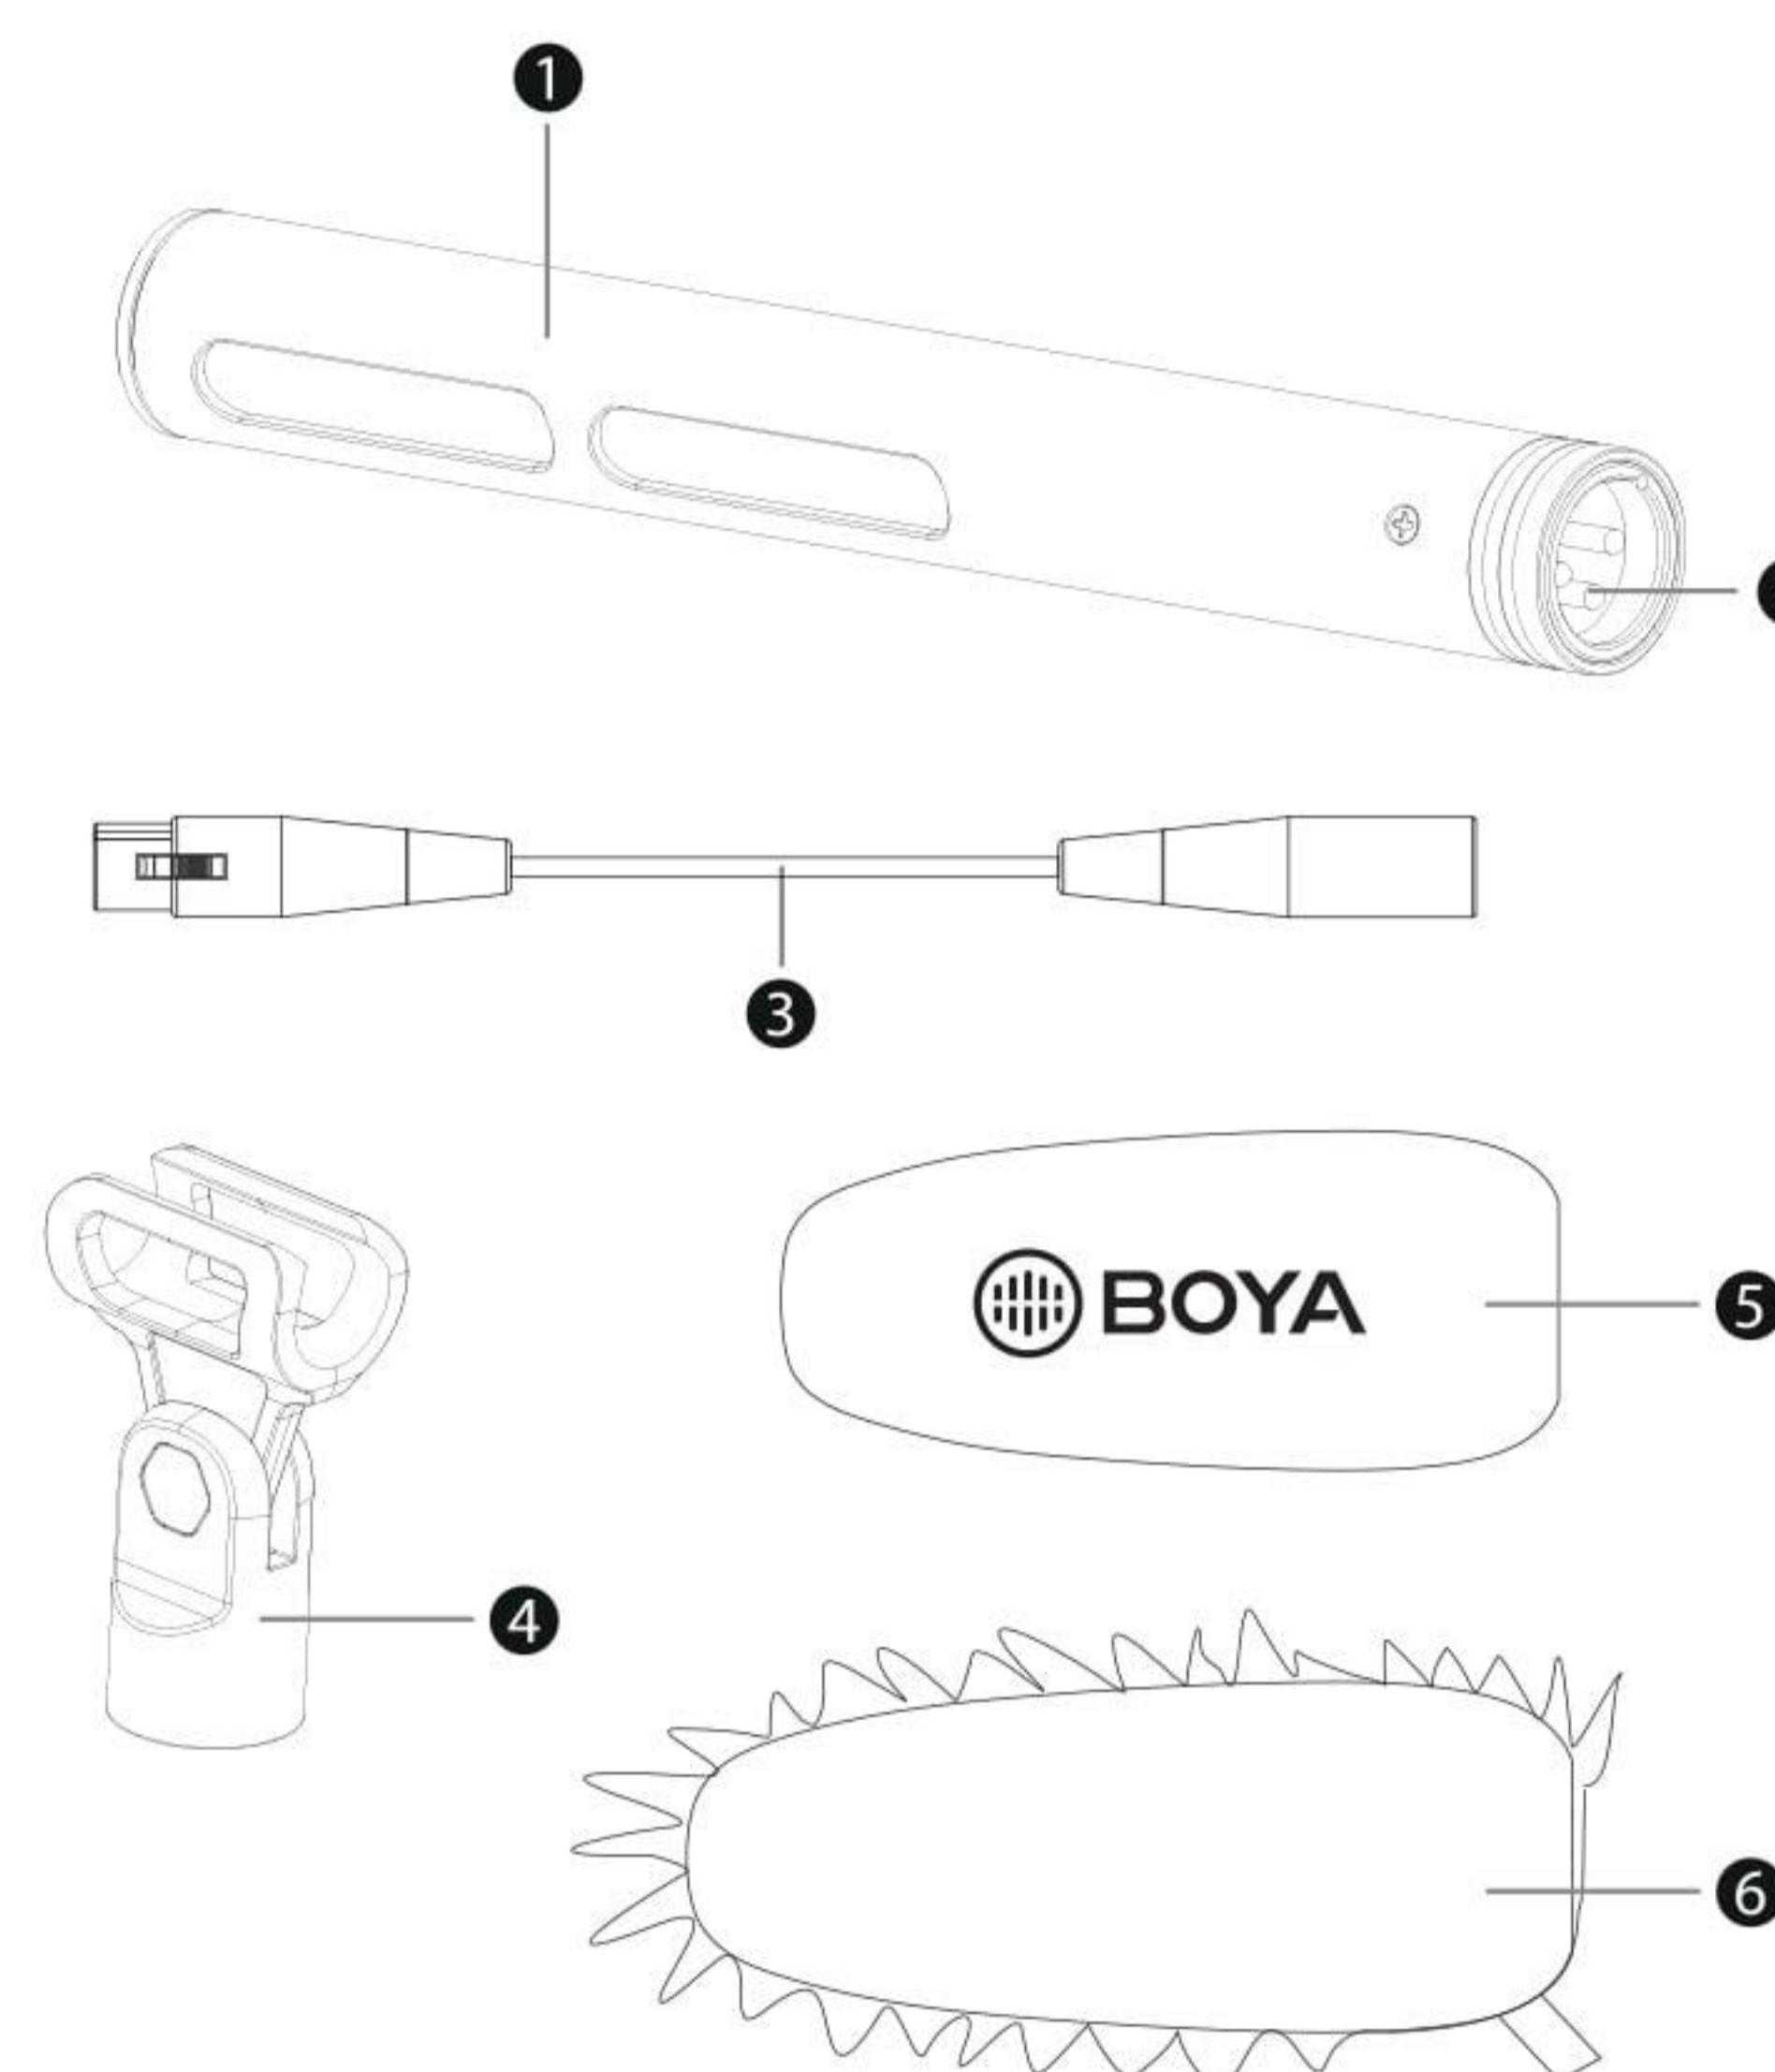

1	2
品牌	BOYA
长丰型号	BY-BM6040

7	8
修改名称	版本
变更内容	变更日期
变更日期	变更担当

BY-BM6040

Professional short shotgun microphone
指向性电容式麦克风

Instruction Manual

Instruction

Thanks for purchasing BOYA!

The BY-BM6040 is a cardioid shotgun microphone that captures natural-sounding audio for broadcast, TV shoots, location shooting, documentaries, and more.

The microphone is in compliance with 12-48V external phantom power making it ideal for use with video cameras and portable recording devices. Its rugged alloy-aluminum construction ensures a great free-interference capability during recording. With a full frequency response from 90 Hz to 20 kHz, the mic delivers exceptional sound reproduction with full lows, clear and precise mids, and crisp highs. There is a high-pass filter at 150 Hz that minimizes unwanted noise and rumble.

Package Contents:

- BY-BM6040 Microphone
- 60cm (2') XLR cable
- Mic stand
- Rubber ring
- Foam windscreen
- Fur windshield
- Zipper bag
- User Manual
- Warranty card

Product Structure:

1. Microphone boom
2. 3-pin XLR output
3. XLR audio cable
4. Mic holder mount
5. Foam windscreen
6. Fur windshield