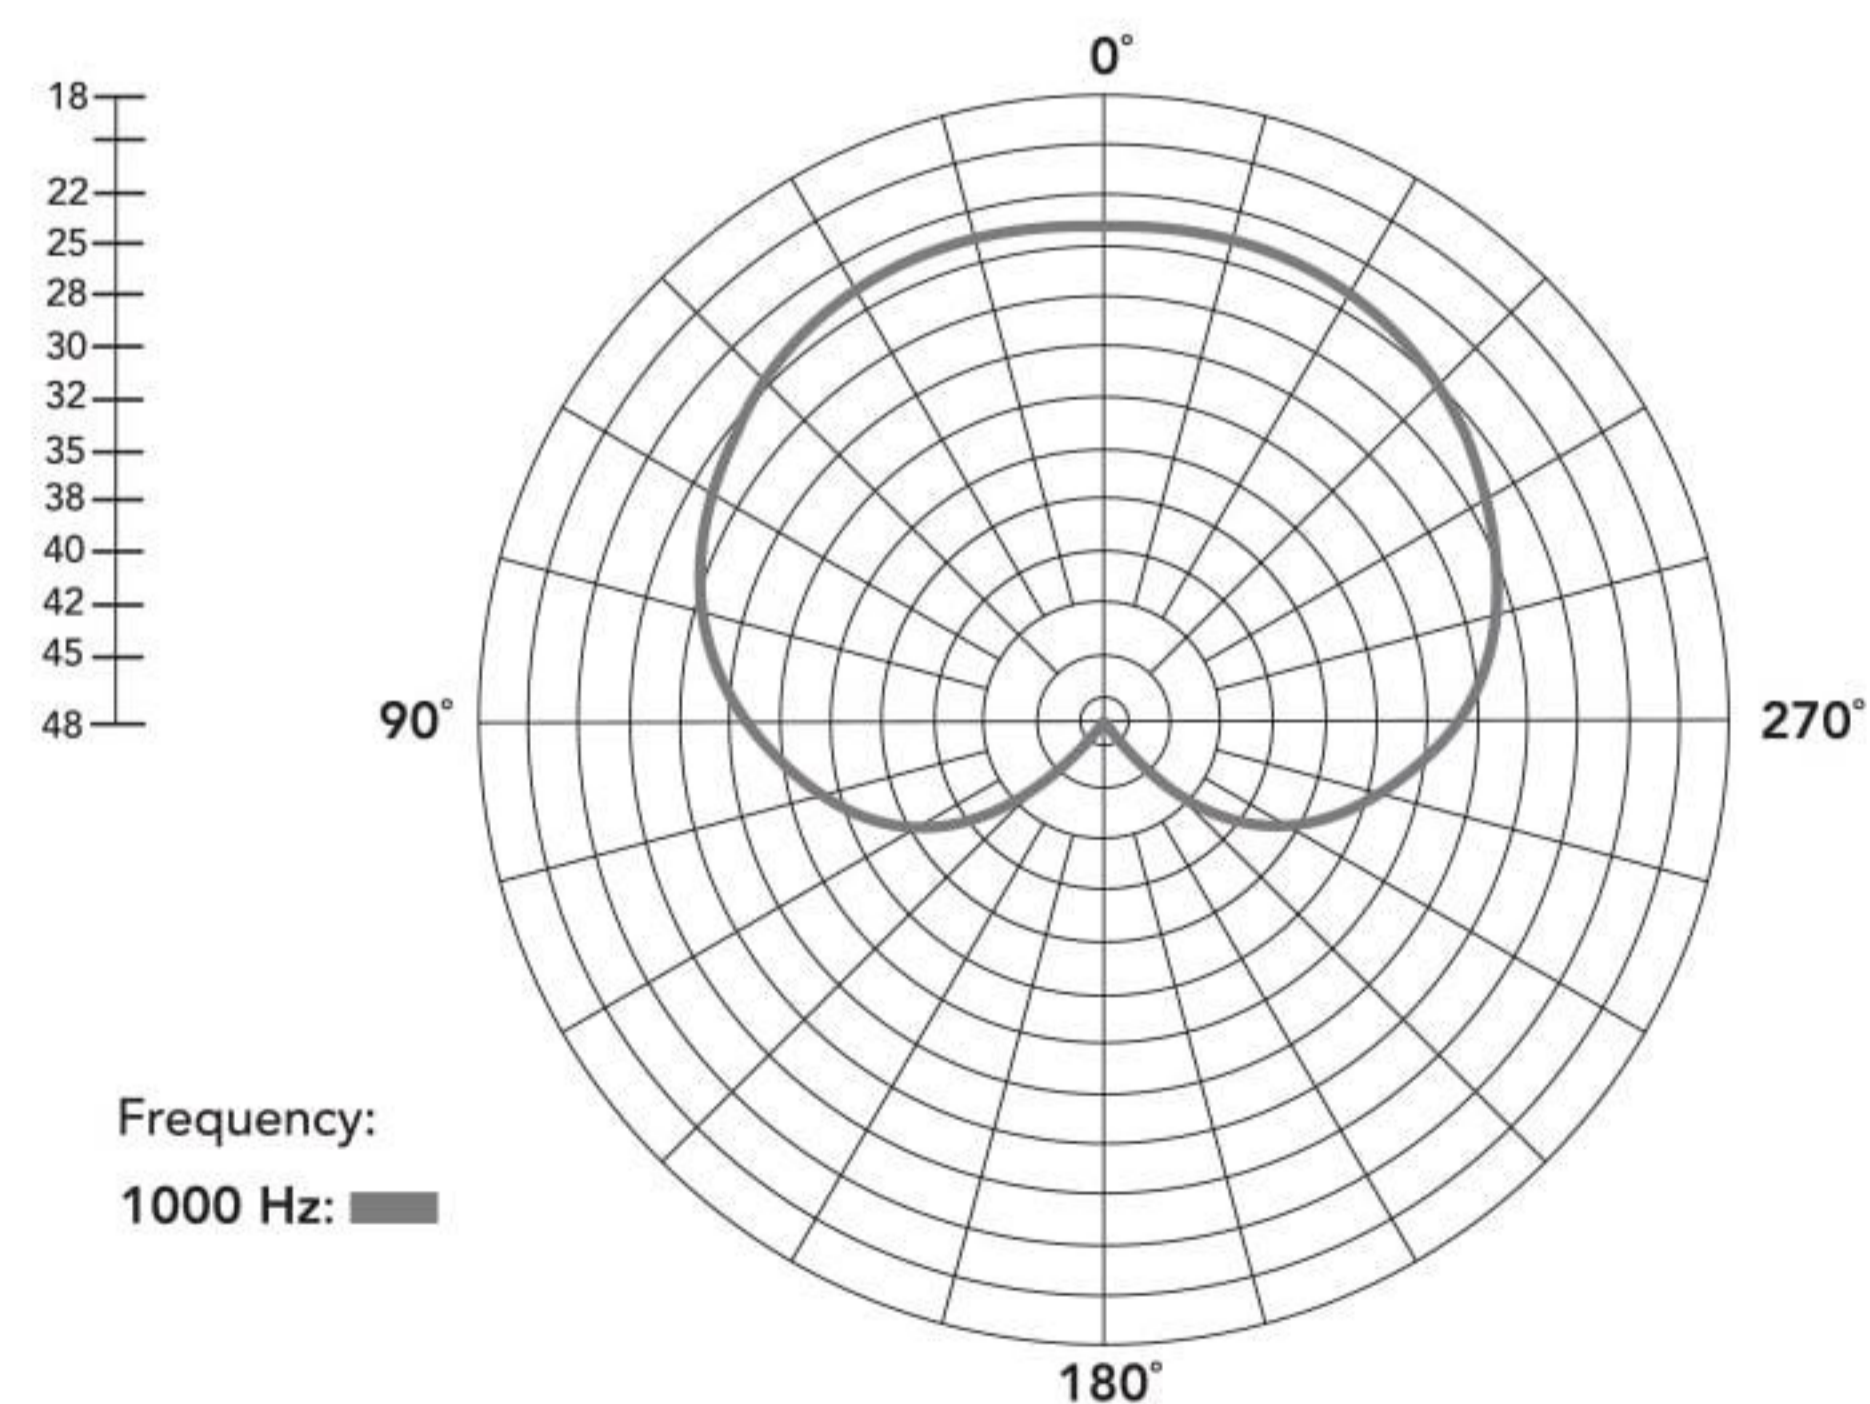

FREQUENCY RESPONSE

感谢您选择BOYA!

BY-BM6040是一款指向性电容式麦克风，收录清晰自然音质，适用于广播，节目拍摄，外景拍摄，纪录片等场景。

BY-BM6040支持12-48V外部幻象电源供电，为摄像机单反等影像设备，提供完美的解决方案。铝合金结构，极强抗干扰性能，确保录音过程顺利进行。

麦克风频率响应范围从90hz到20khz，能准确还原各个频段的声音。

包装内容

- BY-BM6040麦克风
- 60cm XLR音频线
- 麦克风支架
- 橡胶圈
- 防风棉
- 防风毛
- 拉链包
- 用户手册
- 保修卡